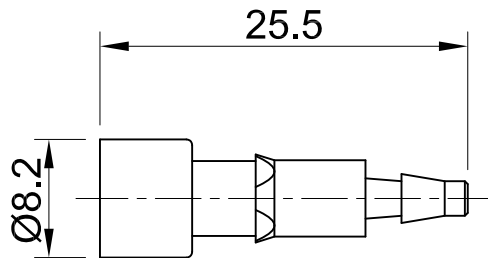

B

B

C

C

D

D

Tube fitting insert for tubing size ID 3 mm

 InKonn[®] InKonn (Suzhou) Electric Technology Co.,Ltd.	 All Dimensions in mm Original Size DIN A4	Date 2022-5-5	Drawing No. TC4351007	Rev. A00	Scale 2:1
	Part No. 10 38 000 7221	Created by Shuxu Huang	Checked by Yiyi Luo	Page 1/1	Type Name CP-3-F/P